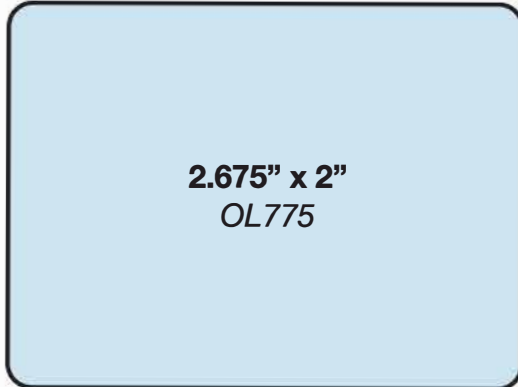

For best results, print at 100% or actual size. Questions or comments? Give us a call at 1-888-575-2235.

[OfflineLabels.com/OvalLabels](https://www.OfflineLabels.com/OvalLabels)

For best results, print at 100% or actual size. Questions or comments? Give us a call at 1-888-575-2235.

OnlineLabels.com/RoundLabels

For best results, print at 100% or actual size. Questions or comments? Give us a call at 1-888-575-2235.

[OfflineLabels.com/RectangleLabels](https://www.OfflineLabels.com/RectangleLabels)

For best results, print at 100% or actual size. Questions or comments? Give us a call at 1-888-575-2235.

[OnlineLabels.com/RectangleLabels](https://www.OnlineLabels.com/RectangleLabels)

0.5"
OL2050

0.75"
OL3008