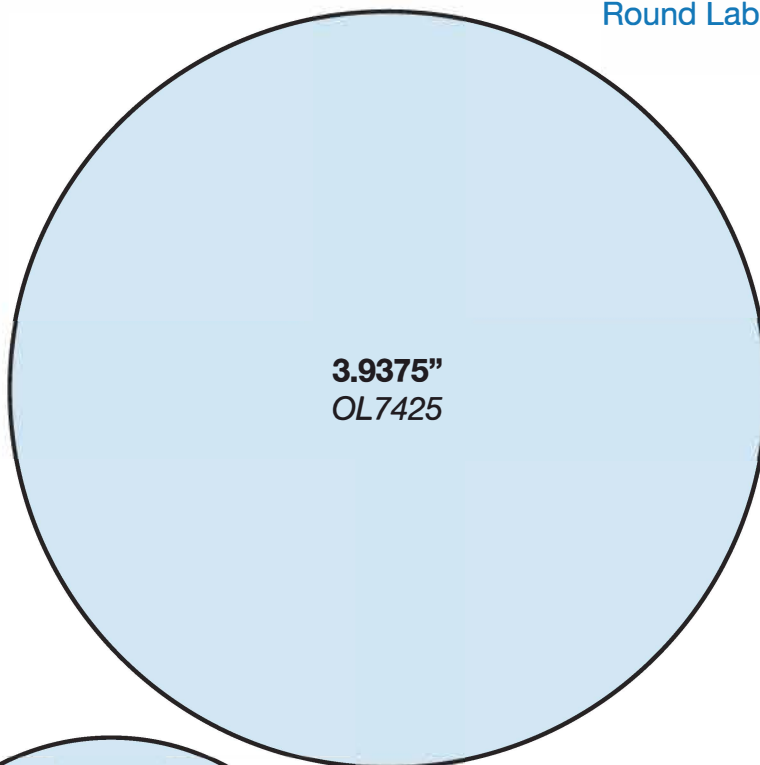

For best results, print at 100% or actual size. Questions or comments? Give us a call at 1-888-575-2235.

[OfflineLabels.com/OvalLabels](https://www.OfflineLabels.com/OvalLabels)

For best results, print at 100% or actual size. Questions or comments? Give us a call at 1-888-575-2235.

OnlineLabels.com/RoundLabels

For best results, print at 100% or actual size. Questions or comments? Give us a call at 1-888-575-2235.

[OfflineLabels.com/RectangleLabels](https://www.OfflineLabels.com/RectangleLabels)

For best results, print at 100% or actual size. Questions or comments? Give us a call at 1-888-575-2235.

[OnlineLabels.com/RectangleLabels](https://www.OnlineLabels.com/RectangleLabels)

0.5"
OL2050

0.75"
OL3008

1"
OL5425

1.5"
OL2681

2.5"
OL291

2"
OL2679

1.8"
OL5175

3"
OL805

4"
OL3027